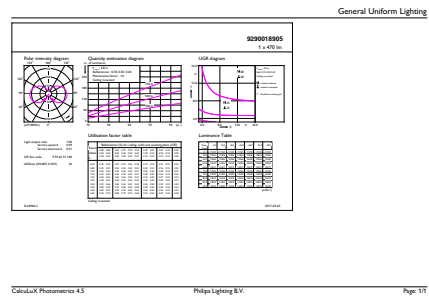

General uniform lighting - CorePro LEDLusterND4.3-40W E27 827P45CLG