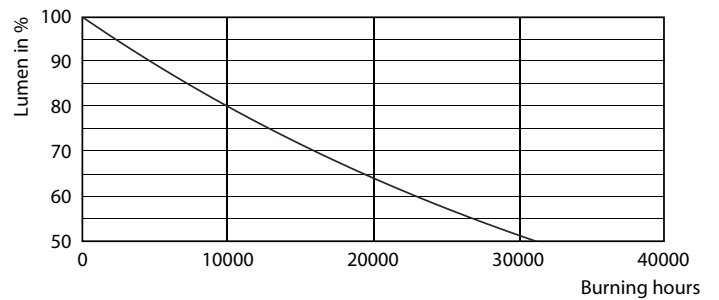

Abmessungsskizzen

Product	D	C
CorePro LEDBulbND 7-60W E27 WW A60 CL G	60 mm	104 mm

Photometrische Daten

General uniform lighting - CorePro LEDBulbND 7-60W E27 WW A60 CL G

Spectral Power Distribution Colour - CorePro LEDBulbND 7-60W E27 WW A60 CL G

CorePro Glass LED-Lampen

Photometrische Daten

Light Distribution Diagram - CorePro LEDBulbND 7-60W E27 WW A60 CL G

Lebensdauer

Life Expectancy Diagram

Lumen Maintenance Diagram - CorePro LEDBulbND 7-60W E27 WW A60 CL G