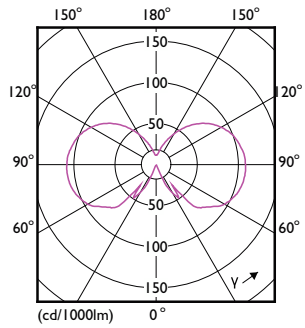

Abmessungsskizzen

Product	D	C
CorePro LEDBulbND 7-60W E27 WW A60 CL G	60 mm	104 mm

Photometrische Daten

General uniform lighting - CorePro LEDBulbND 7-60W E27 WW A60 CL G

Spectral Power Distribution Colour - CorePro LEDBulbND 7-60W E27 WW A60 CL G

CorePro Glass LED-Lampen

Photometrische Daten

Light Distribution Diagram - CorePro LEDBulbND 7-60W E27 WW A60 CL G

Lebensdauer

Life Expectancy Diagram

Lumen Maintenance Diagram - CorePro LEDBulbND 7-60W E27 WW A60 CL G