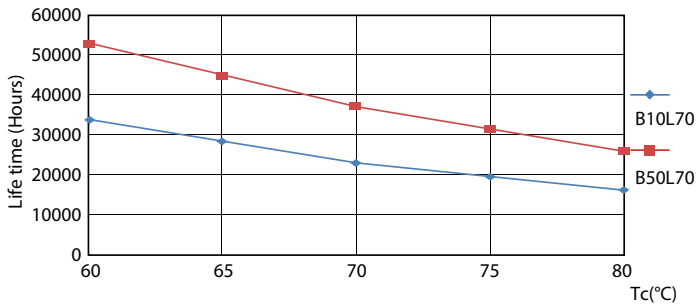

Lebensdauer

LifetimeVsTc