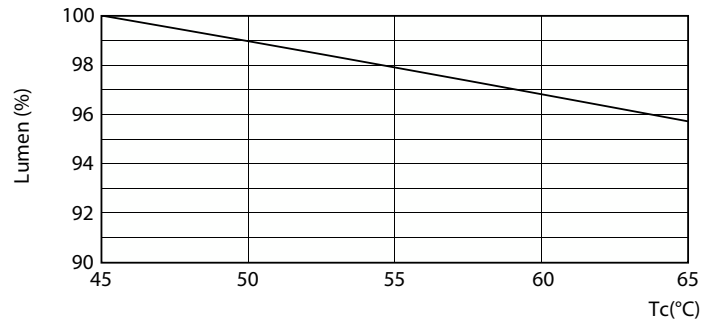

MASTER LEDtube T8 InstantFit EVG

Lebensdauer

Lumen Maintenance Diagram - MAS LEDtube HF 600mm HO 8W865 T8