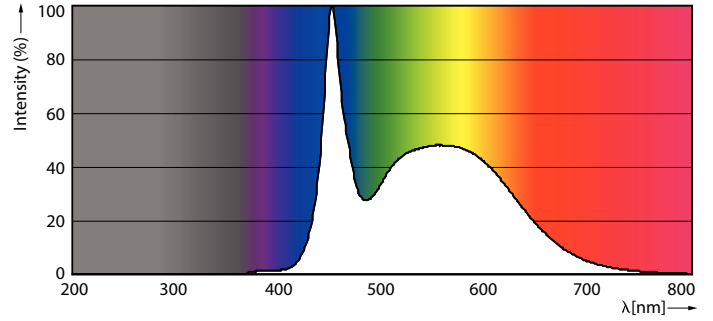

Spectral Power Distribution Colour - MAS LEDtube HF 600mm HO 8W865 T8