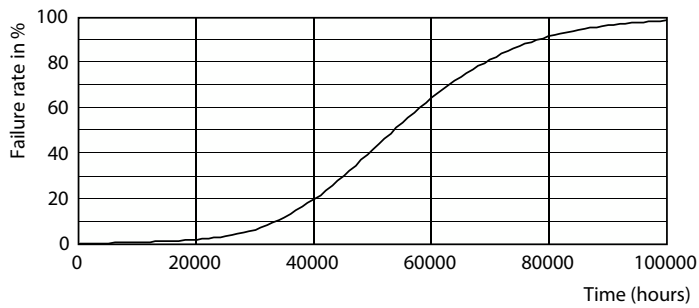

FailureRate

MASTER LEDtube T8 InstantFit EVG

Lebensdauer

Lumen Maintenance Diagram - MAS LEDtube HF 600mm HO 8W865 T8

Lumen Maintenance Diagram - MAS LEDtube HF 600mm HO 8W865 T8

Life Expectancy Diagram