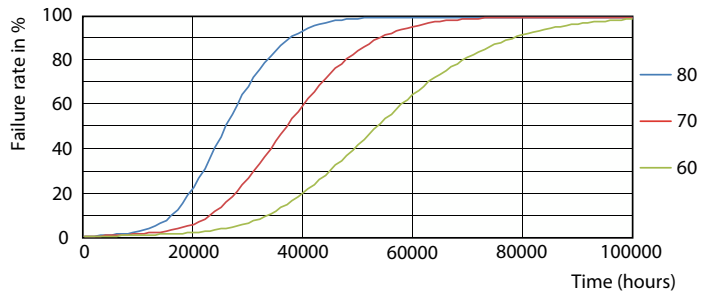

FailureRate