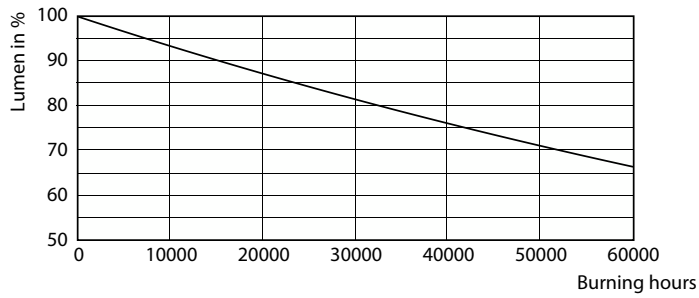

MASTER LEDtube T8 InstantFit EVG

Lebensdauer

Lumen Maintenance Diagram - MAS LEDtube HF 600mm HO 8W865 T8