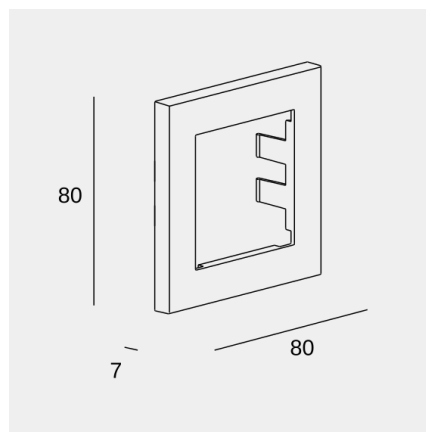

Luminotechnic features

Lampholder	Quantity	Light source power (W)
-	1	-

Image may not match reference. LedsC4 reserves the right to amend any of the product's components. The data related to flux, power and colour temperature may be subject to changes made by the manufacturer.

Click decorative frame

White Frame

Logistics

x 48

Net weight (kg): 0.04

Packaged weight (kg): 0.06

Packaging: 90mm x 30mm x 90mm

Image may not match reference. LedsC4 reserves the right to amend any of the product's components. The data related to flux, power and colour temperature may be subject to changes made by the manufacturer.