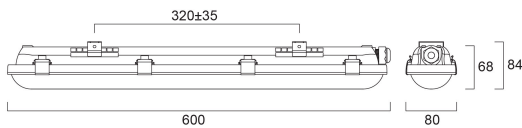

Start Eco Waterproof 600 IP65 1200/2400lm 830/865

Artikelnummer 0047411

SYLVANIA

START™ eco

Start eco Waterproof provides maximum performance and durability for applications like car parks, warehouses or workshops. Robust IK08 waterproof IP65 luminaire in 600mm with symmetric wide beam angle. 1200 / 2400lm (selected by DIP switches), 8 / 16W, 150lm/W. Integrated switch allows to choose between warm white (3000K), neutral white (4000K) or cool white (6500K) colour temperatures. L70B50 62,000 hrs lifespan, CRI>80, SDCM<5, Class I. Ease of installation with stainless steel diffuser clips and fixing brackets for surface mounting. Polycarbonate housing and diffuser. Suspension hook, vandalproof screws and additional grommets are included in the package. 5 years warranty. 600 x 80 x 84mm (LxWxH) dimensions, 0.65kg weight.

Technische Werte

Größe (mm)

Photometrie

Distance [m]	Cone diameter [m]	Beam diameter [m]	Illuminance [lx]
0.5	1.25 1.68	0.75 1.12	2887 280
1.0	2.50 3.37	1.50 2.24	722 88
1.5	3.74 5.05	2.25 3.36	321 24
2.0	4.99 6.74	3.00 4.48	150 13
2.5	6.24 8.42	3.75 5.60	115 9
3.0	7.49 10.11	4.50 7.28	80 6

Distance [m] Cone diameter [m] Illuminance [lx]
 — C0 - C180 (Half beam angle: 115.8°)
 — C90 - C270 (Half beam angle: 102.6°)

Start Eco Waterproof 600 IP65 1200/2400lm 830/865

Artikelnummer 0047411

SYLVANIA

Physikalische Daten

Gehäusefarbe	Grau
IP Schutzart	IP65
IK Schutzart	IK08
Diffusor	Diffus
Diffusormaterial	PC Polycarbonat
Länge Produkt (mm)	600
Nominale Produktbreite (mm)	80
Nominale Produkthöhe (mm)	68
Gewicht (kg)	0.65