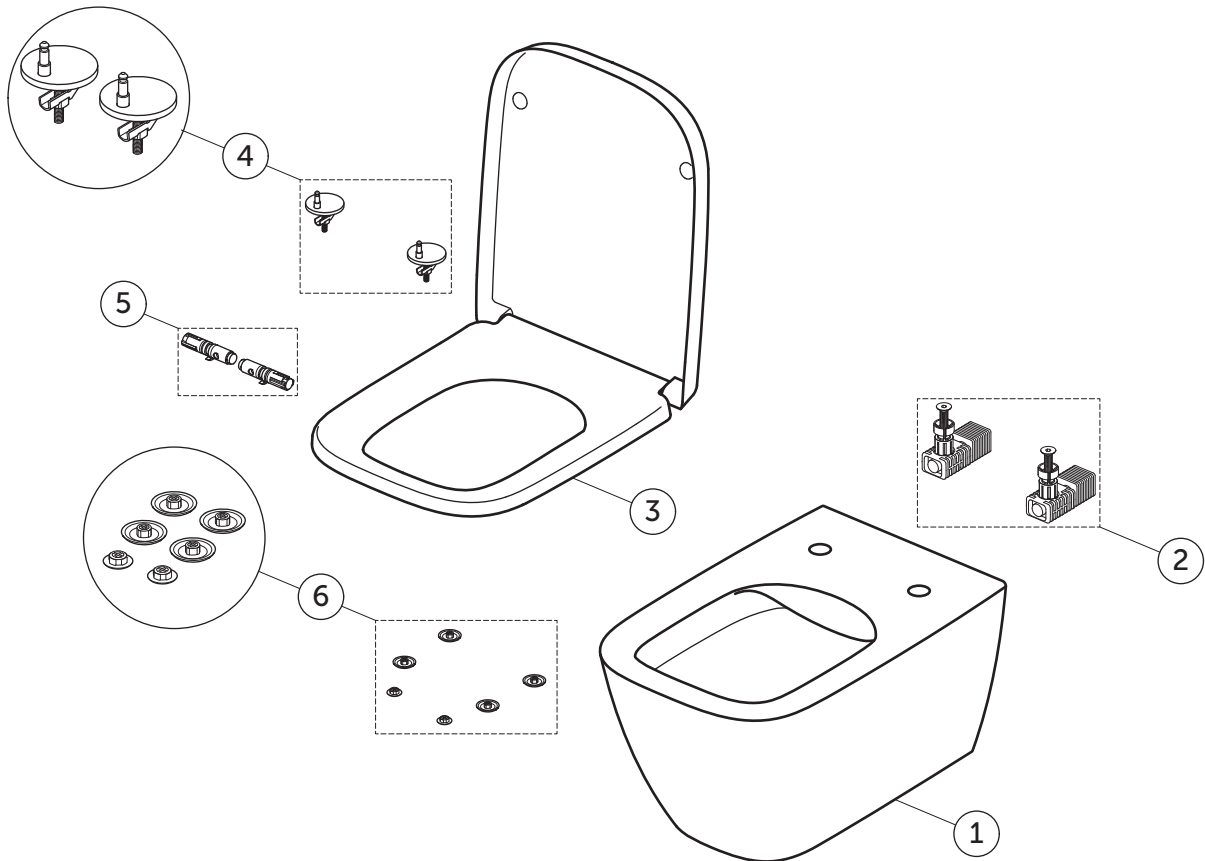

# SPARE PARTS

Wall Hung Bowl  
RimLS+; HF; S&C WO SC

T521701

I.LIFE B

Item	Description	Spare Code
1	WHG BOWL RimLS+ HF WHT	T461401
2	SP EASYFIX+ WH BOWL TOP FIXATION FULL KIT	TR16667
3	SEAT & COVER WO SC WHT	T468301
4	TOILET SEAT HINGE PACK BS22	TV90067
5	TOILET SEAT DAMPER 18MM BS ZP3422	TV90167
6	TOILET SEAT BUFFERS 6 PCS BS0713 + S0712	EW02467